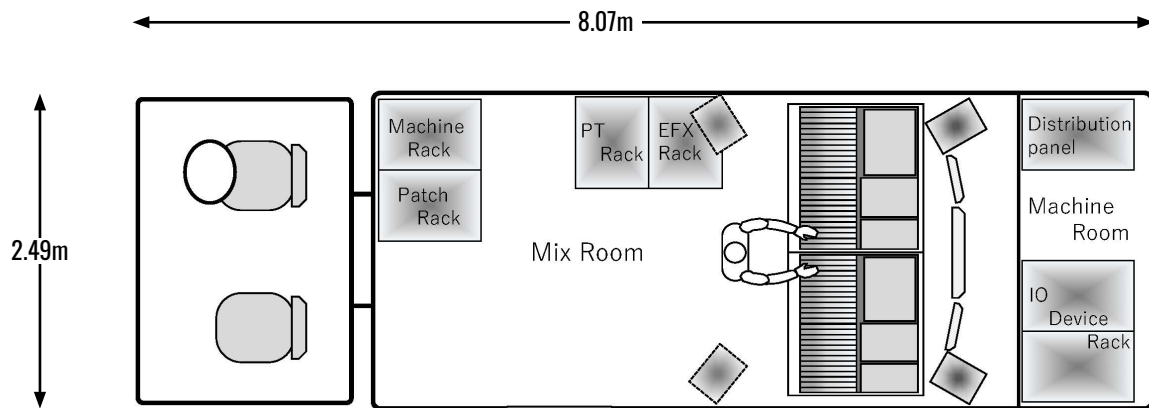

TA-4

■ Vehicle

Length 8.07 m

Width 2.49 m

Height 3.41 m

Layout

Spec

Vehicle	MITSUBISHI	Lenght 8.07m	Width 2.49m	Height 3.41m
Generator	none			
power output	100V-15A			
power input	100V/200V 15KVA			
CONSOLE	Solid State Logic			
	SystemT S300 Digital Console 48Fader			
Analog IN/OUT	32Mic/Line IN ,64Line IN/32OUT			
Digital I/O	AES/EBU 56ch I/O			
	MADI 2 I/O Port			
Stage Box	Analog 64IN-16OUT × 1			
RECORDER	ProTools × 2 64ch (Fs=48KHz)			
MONITOR SPEAKER	musikelectronic geithain RL940/ Dynaudio BM5 mk III ,BM9S,LYD5 / (5.1.4ch)			
Intercom	CLEAR-COM(DANTE)			

Image