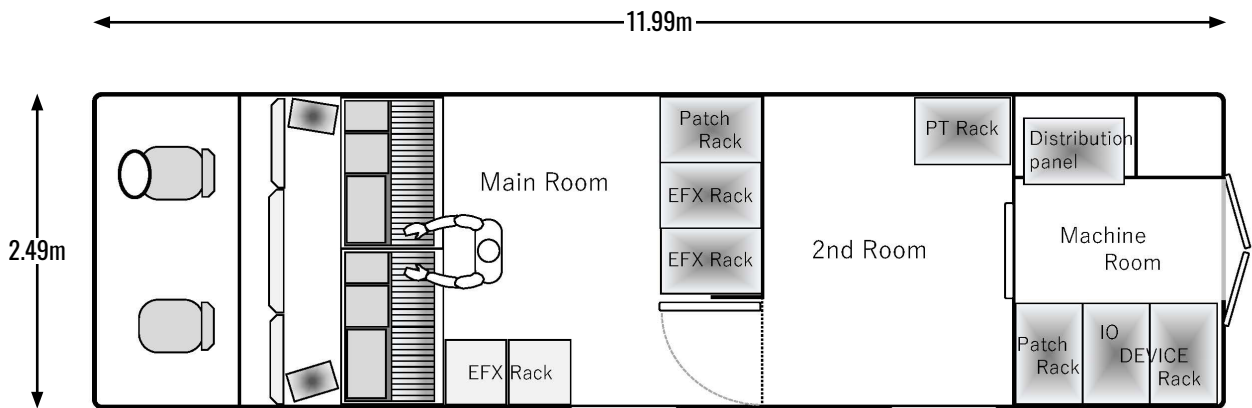

TA-3

■ Vehicle

Length 11.99 m

Width 2.49 m

Height 3.5 m

Layout

Spec

Vehicle	ISUZU Lenght 11.99m Width 2.49m Height 3.5m
Generator	none
power output	100V-15A
power input	100V/200V 15KVA
CONSOLE	Stagetec Aurus 40Fader
Analog IN/OUT	48Line IN,48OUT
Digital I/O	AES/EBU 128ch I/O
	MADI 6 I/O Port
Stage Box	Analog 128IN-16OUT
RECORDER	ProTools × 2 128ch (Fs=48KHz),96ch (Fs=96KHz)
MONITOR SPEAKER	GENELEC 8030A/ YAMAHA NS-10M
Intercom	CLEAR-COM(DANTE)

Image