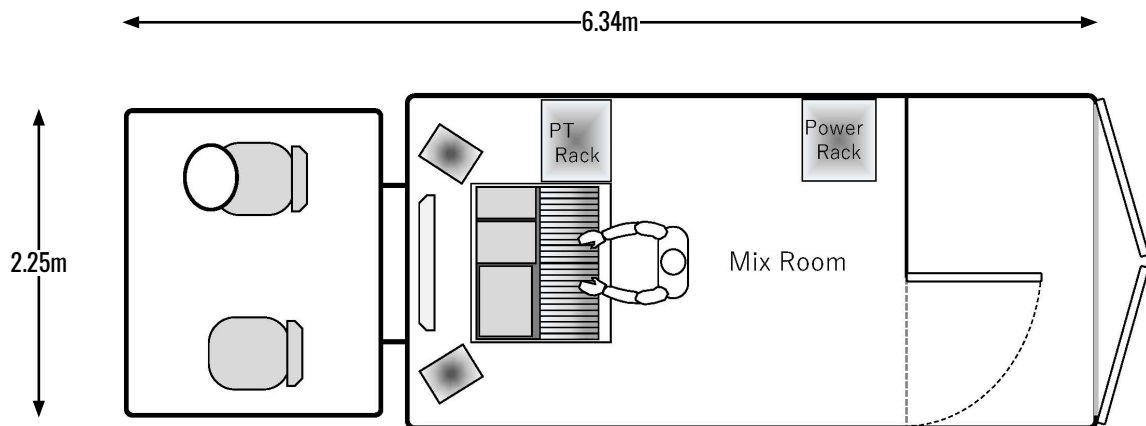

TA-2

■ Vehicle

Length 6.34 m

Width 2.25 m

Height 3.06 m

Layout

Spec

Vehicle	MITSUBISHI Lenght 6.34m Width 2.25m Height 3.06m
Generator	none
power output	none
power input	100V 6KVA
CONSOLE	Solid State Logic
	L300 Digital Console 24 Fader
Analog IN/OUT	Console 16Mic/Line IN,16OUT
Digital I/O	Console AES/EBU 8ch I/O
	MADI 8 I/O Port
Stage Box	Analog 64IN-16OUT × 1
RECORDER	ProTools/SOUND DEVICES 970 64chFs=48KHz
MONITOR SPEAKER	GENELEC 1030A
Intercom	CLEAR-COM(DANTE)

Image