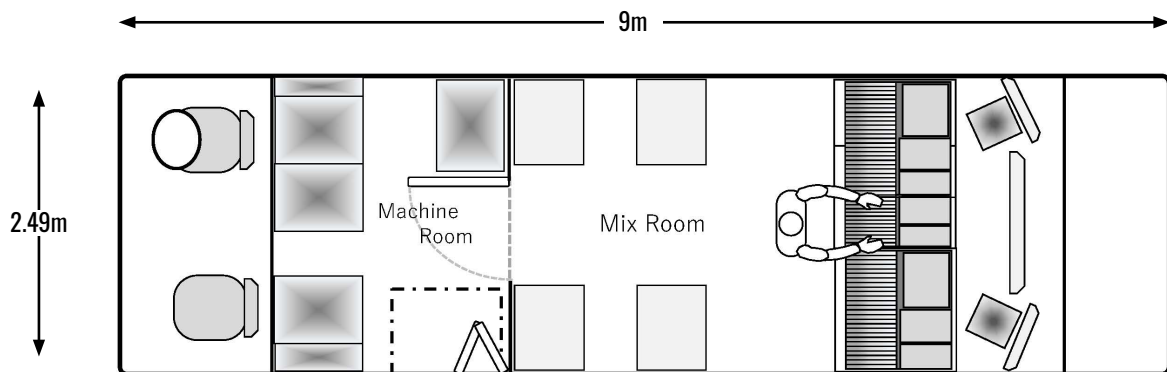

TA-1

■ Vehicle

Length 9 m

Width 2.49 m

Height 3.5 m

Layout

Spec

Vehicle	HINO Length 9m Width 2.49m Height 3.5m
Generator	none
power output	100V-15A
power input	100V/200V 15KVA
CONSOLE	Solid State Logic
	SystemT S500 Digital Console
	64Fader, 16 Remote Fader
Analog IN/OUT	56Mic/Line IN,24OUT
Digital I/O	AES/EBU 128ch I/O
	MADI 6 I/O Port
Stage Box	Analog 64IN-16OUT × 2
RECORDER	ProTools/Nuendo 128ch (Fs=96KHz)
MONITOR SPEAKER	musikelectronic geithain RL-933K / musikelectronic MO-1
Intercom	CLEAR-COM(DANTE)

Image