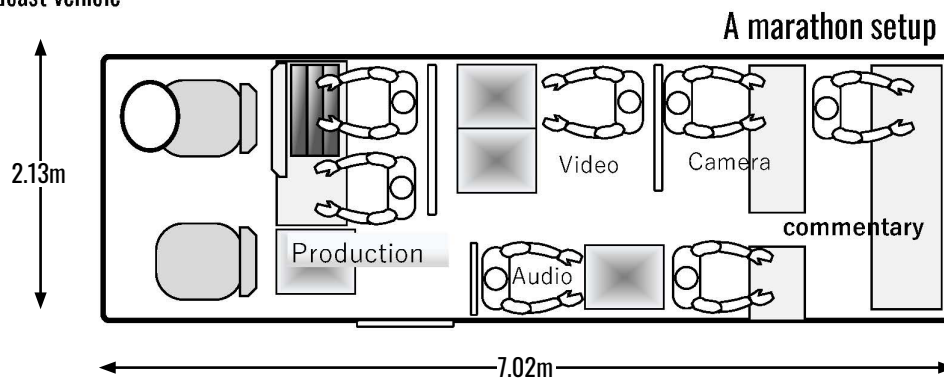

Layout

FCEV mobile broadcast vehicle